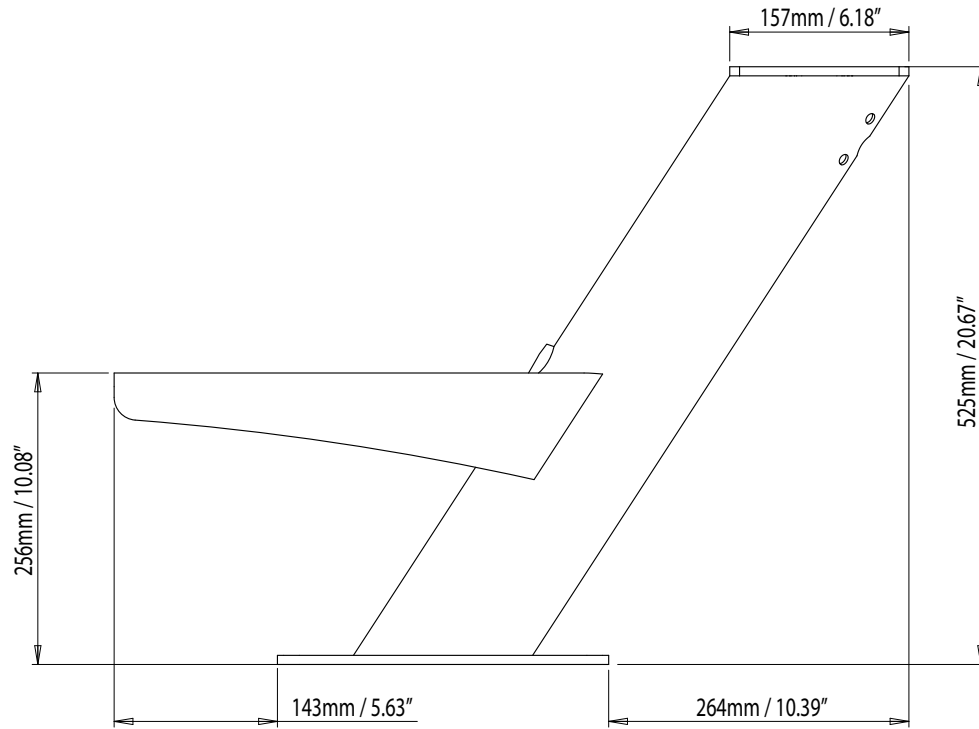

Dual PowerTower® DPT-R

For help & information
email: sales@scanstrut.com
tel: +44 (0) 1392 531280

BASE FOOTPRINT

SCANSTRUT
designed for life at sea