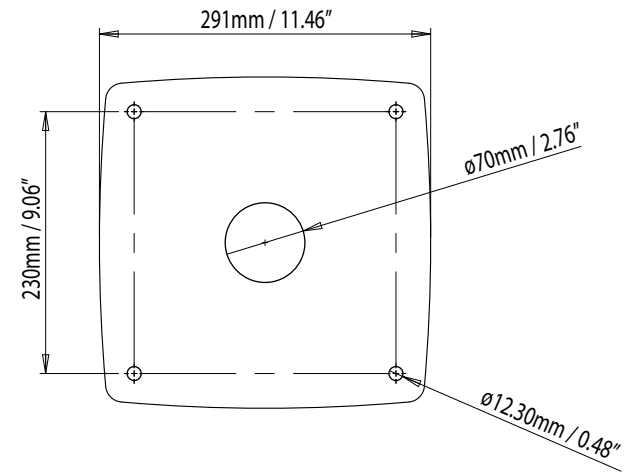

Dual PowerTower® DPT-R

For help & information
email: sales@scanstrut.com
tel: +44 (0) 1392 531280

BASE FOOTPRINT

SCANSTRUT
designed for life at sea