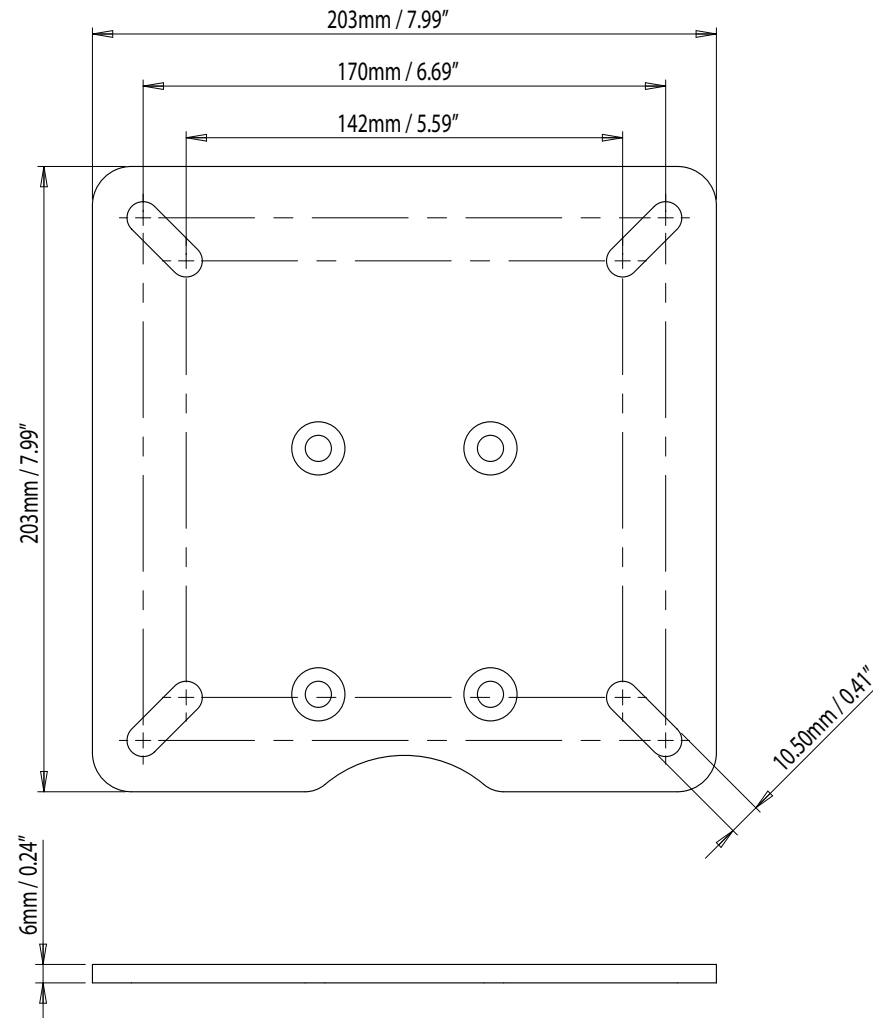

# DPT-R-PLATE-02

For help & information  
email: sales@scanstrut.com  
tel: +44 (0) 1392 531280

**SCANSTRUT**  
designed for life at sea