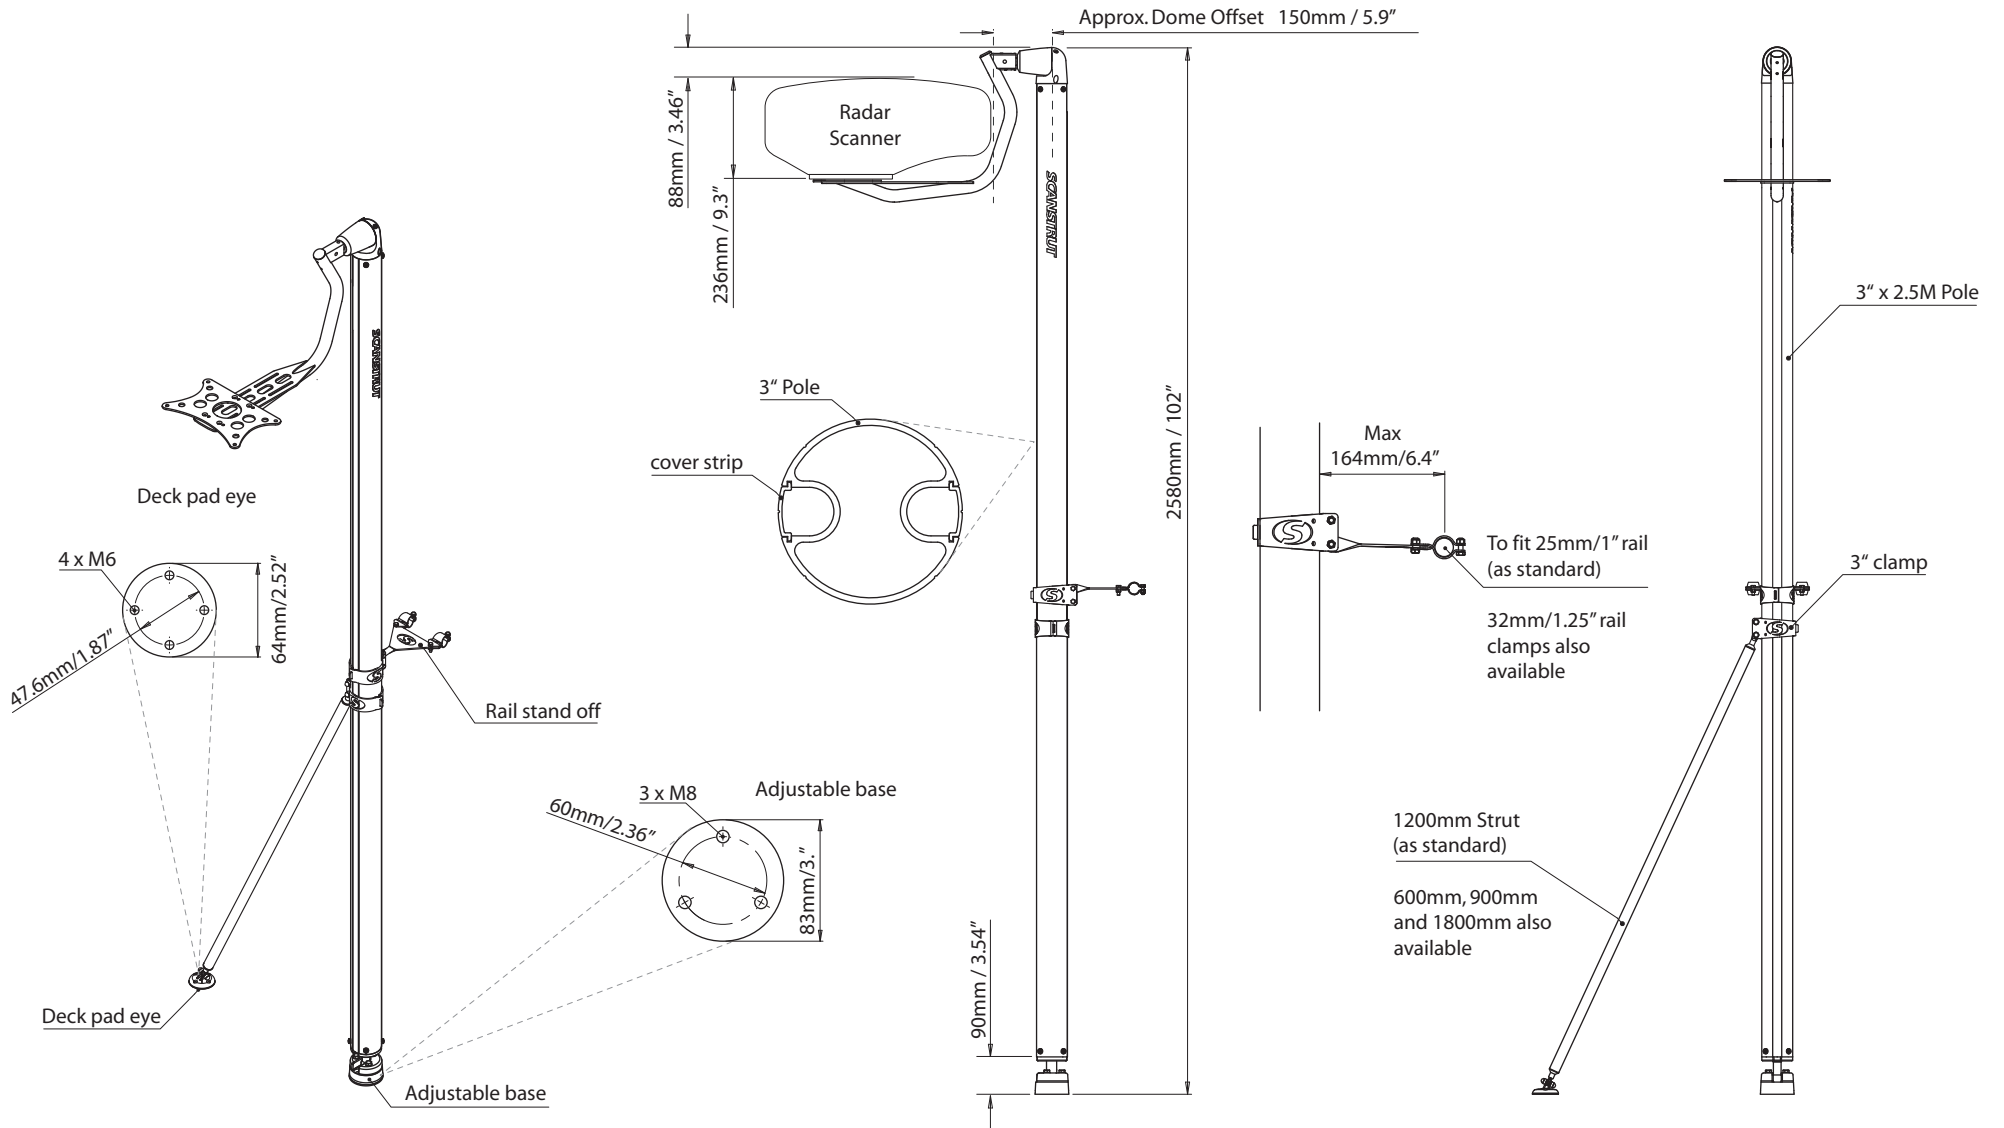

Self Levelling Radar Mount - Pole - LMP 1/2

For help & information
 email: technical@scanstrut.com
 tel: +44 (0) 1803 863800

SCANSTRUT
 designed for life at sea